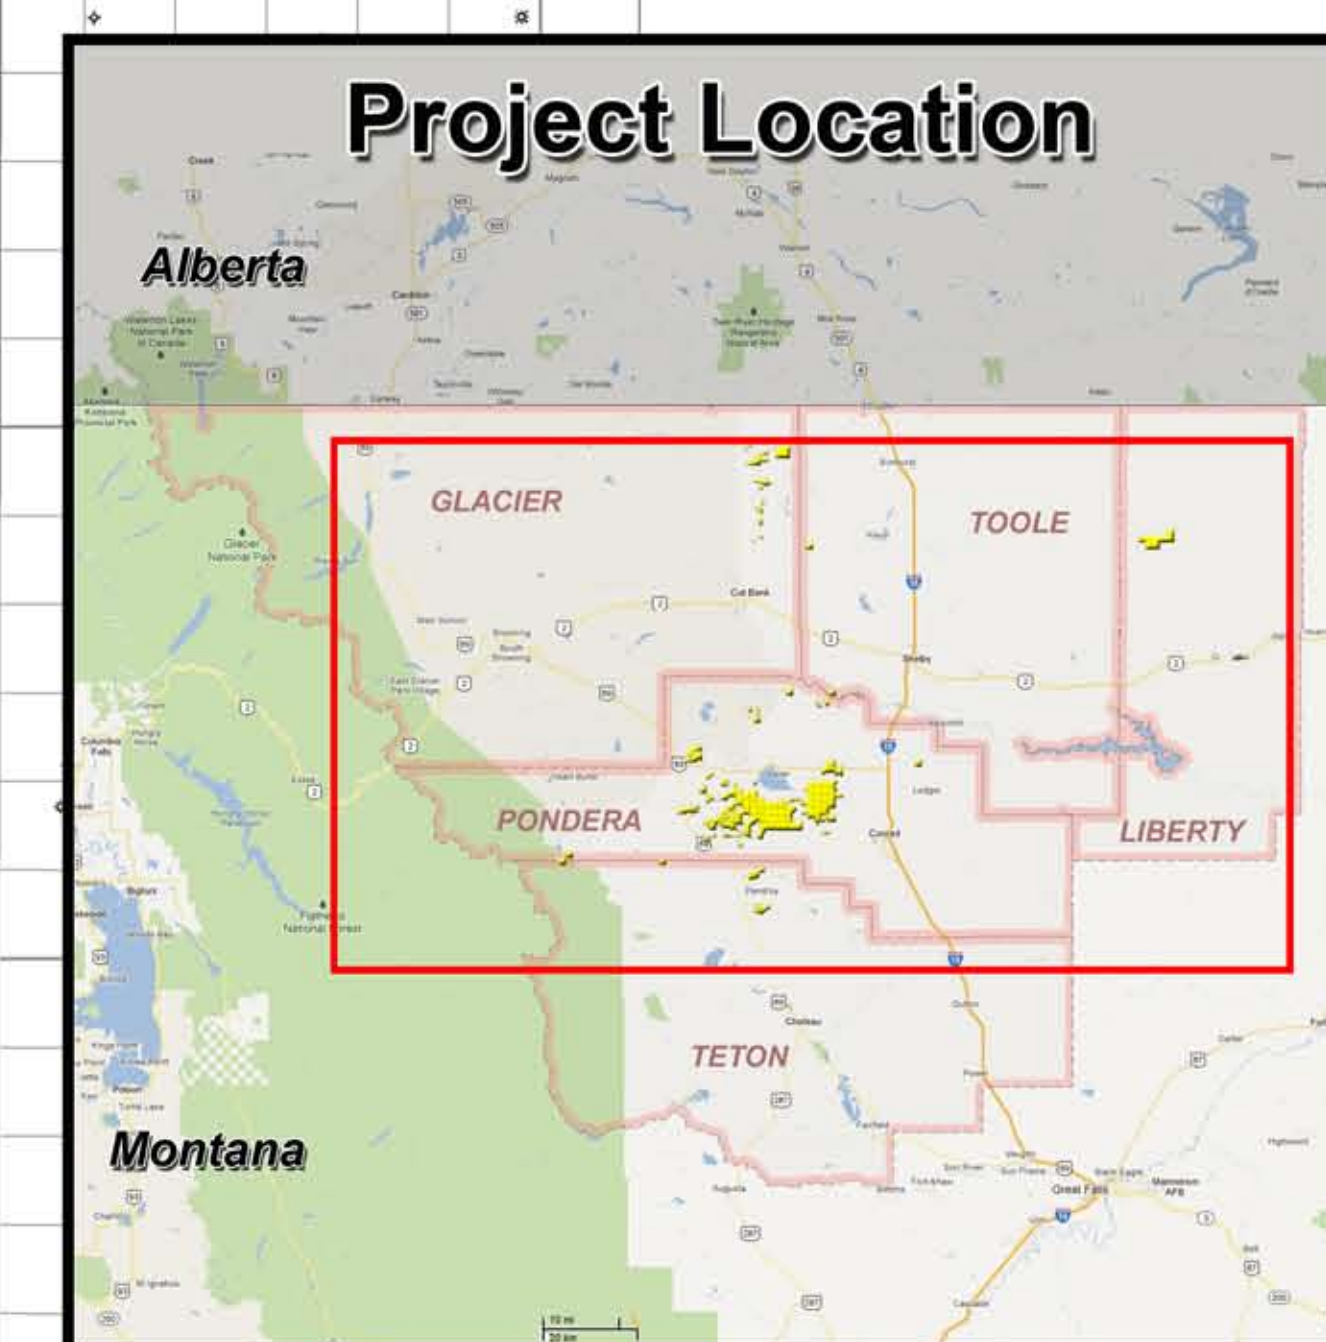

SOUTH ALBERTA BAKKEN PROSPECT

ALBERTA BAKKEN

Legend

- Mountainview Energy Lease Acreage
- Well Location
- Producing Oil
- Producing Gas
- Injection Well
- Plugged and Abandoned
- Vertical
- Horizontal
- Directional

The Medicine Lake and Pondera assets are subject to shareholder and Toronto Venture Exchange Approval

SOUTH ALBERTA BAKKEN PROSPECT

Glacier, Toole, Liberty, Pondera and Teton Counties
MONTANA

Date: February 2012 Cartography: Corporate Montage
Source Data: Beyond Horizon, LLC, MT File: mountainview.energy/highline_2011.psd