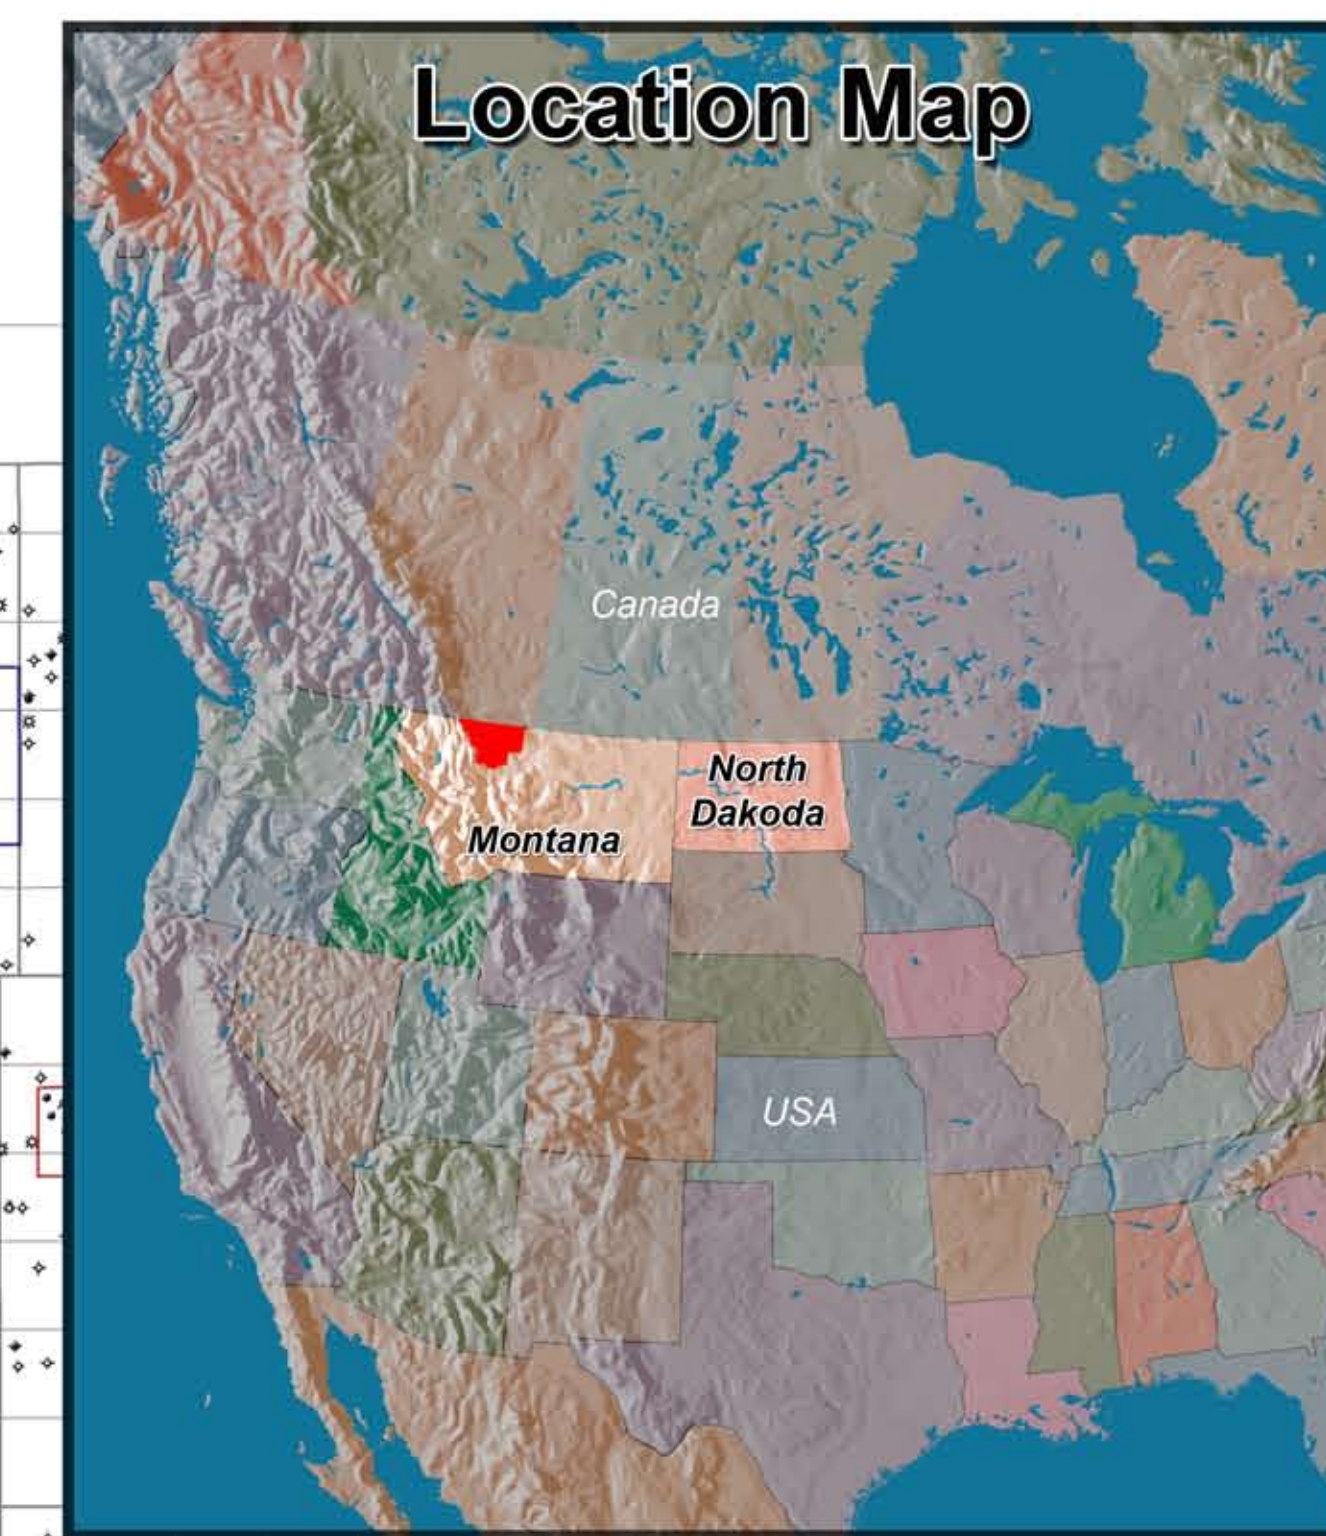

SOUTH ALBERTA BAKKEN PROSPECT

ALBERTA BAKKEN

Legend

- Mountainview Energy Lease Acreage
- Well Location
- Producing Oil
- Producing Gas
- Injection Well
- Plugged and Abandoned
- Vertical
- Horizontal
- Directional

The Medicine Lake and Pondera assets are subject to shareholder and Toronto Venture Exchange Approval

SOUTH ALBERTA BAKKEN PROSPECT

Glacier, Toole, Liberty, Pondera and Teton Counties
MONTANA

Date: February 2012 Cartography: Corporate Montage
Source Data: Beyond Horizon, LLC, MT File: mountainview.energy/highline_2011.psd