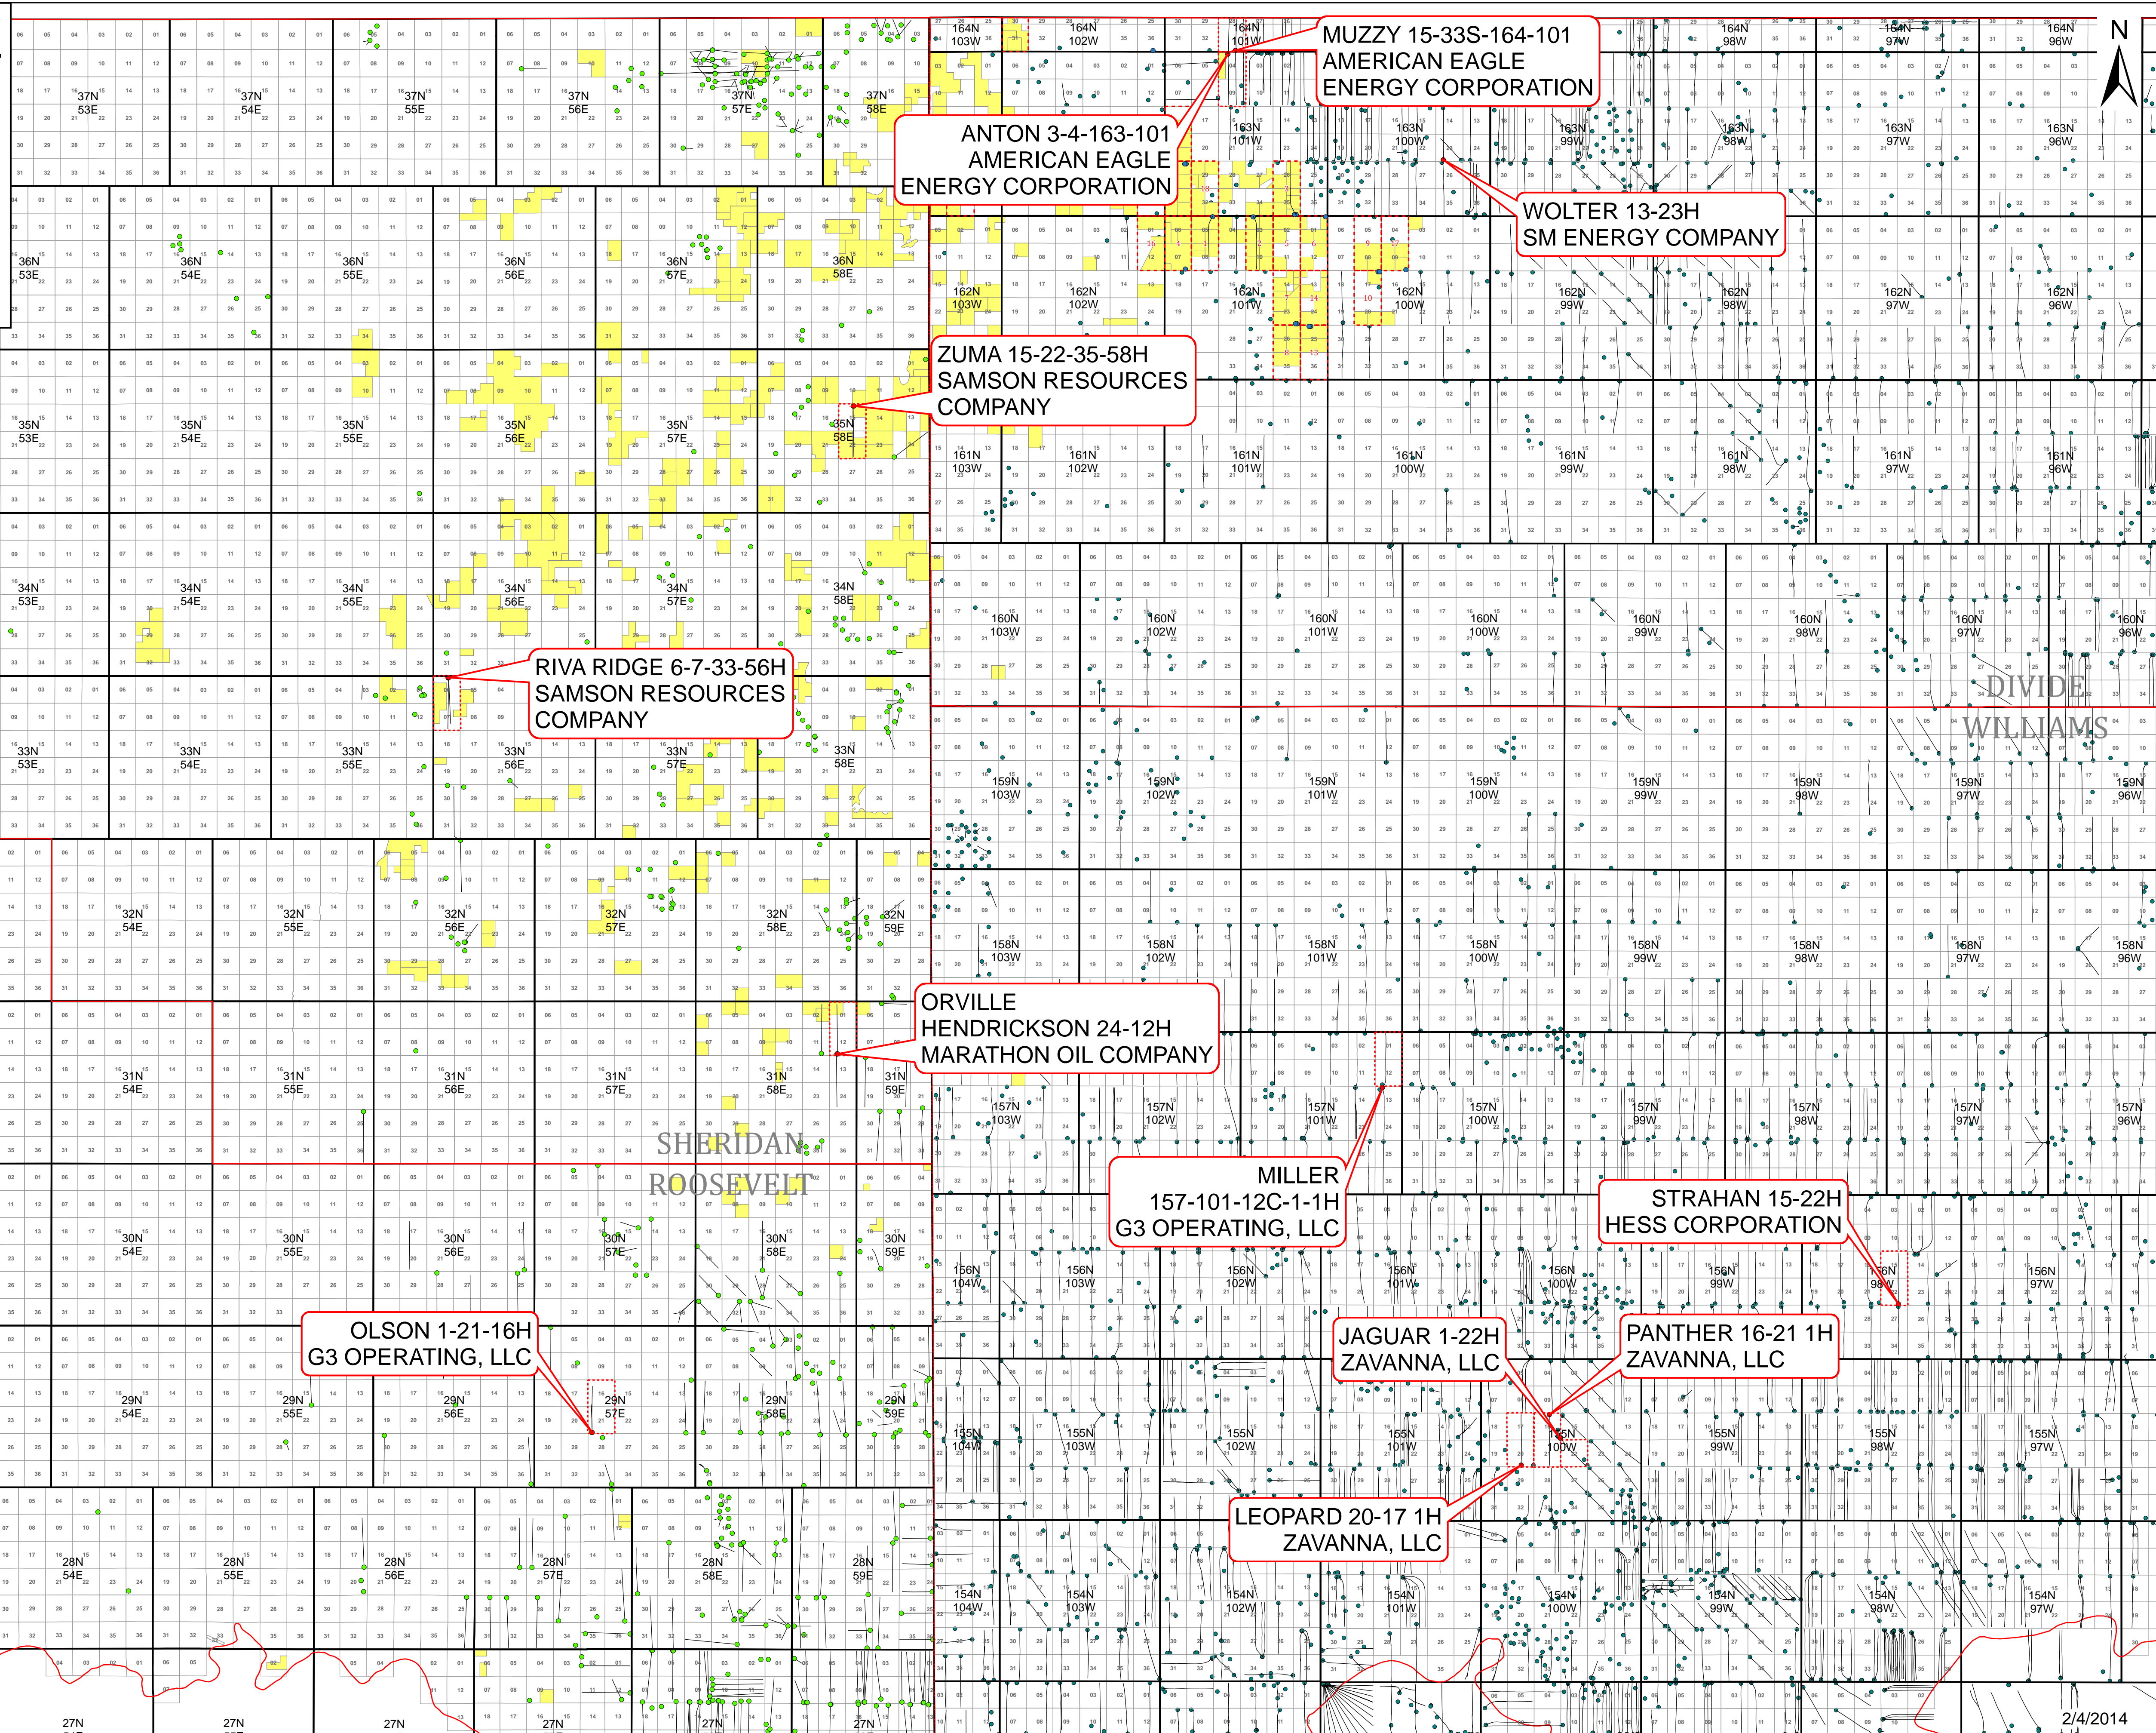

Mountainview Energy Inc.

A SUBSIDIARY OF

Mountainview Energy Inc.

- MOUNTAIN_DIVIDE_LLC_Wells
- Montana_Wells
- NON-OP_Wells
- Horizontal_Lines
- County
- Spacing Units
- Mountainview Energy Acreage